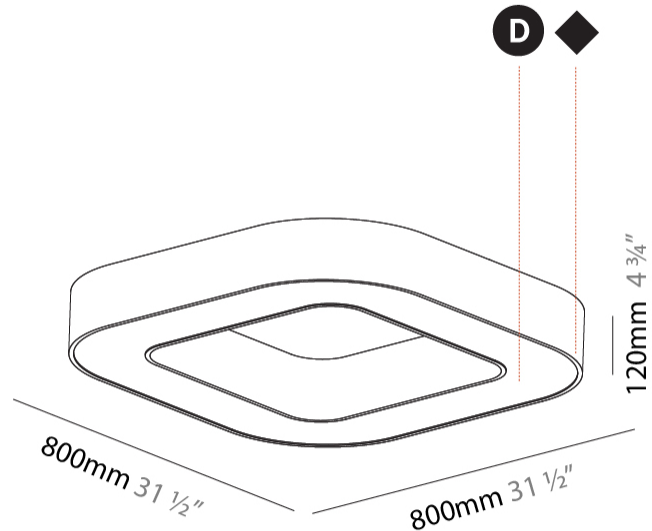

1. To build a product code in our configurator select the specify button on the base model # product page
2. To build a manual product code on this datasheet choose from the options listed below in blue font and add the suffix to the base model #

GENERAL

Series: Glorious
Subseries: Glorious Quantum
Brand: Prolicht
Division: Architectural
Mounting Type: Surface
Mounting Location: Ceiling
Subcategory: Ambient

PHYSICAL

Shape: Square
Length (mm): 800
Length (in): 31 1/2
Width (mm): 800
Width (in): 31 1/2
Height (mm): 120
Height (in): 4 3/4
Light Distribution: Direct
Weight (kg): 9.04
Weight (lbs): 19.92
Diffuser: PMMA - Opal or Micro-Prism
Fixture Finish: SSR / BKV / CWI / CRY / HAB / UFT / ITA / RUA / FTG / MYG / LOD / PUS / FRO / FUP / KIA / POP / BLS / SPG / MEY / GOH / GUM / CHC / COM / ABZ / JAG / OBR / MOS / ROR
Fixture Material: Aluminum

ELECTRICAL

Lamp Type: LED (Zhaga Standard)
Input Wattage (W): 40
Total Output Wattage (W): 32 / 25.6 (3500K)
Dimming: Non-Dimming / Phase Dimming (120Vac only) / 0-10V Dimming
Driver Included: Yes
Driver Location: Integrated
Driver Type: Constant Current - 120 / 277Vac
Driver Class: Class 2
Input Voltage (V): 120 - 277
Constant Current (MA): 350 / 800 (3500K)

LED

Color Temperature (°K): 3000 / 3500 / 4000
Max. Delivered Lumen (lm): 3690 / 3822 / 3900
CRI: >80 CRI
Efficiency (%): 65
Lamp Life (hrs): 50000

OPTICAL

RATINGS AND CERTIFICATIONS

Certified By: Certified for North American Standards
IP rating: IP20