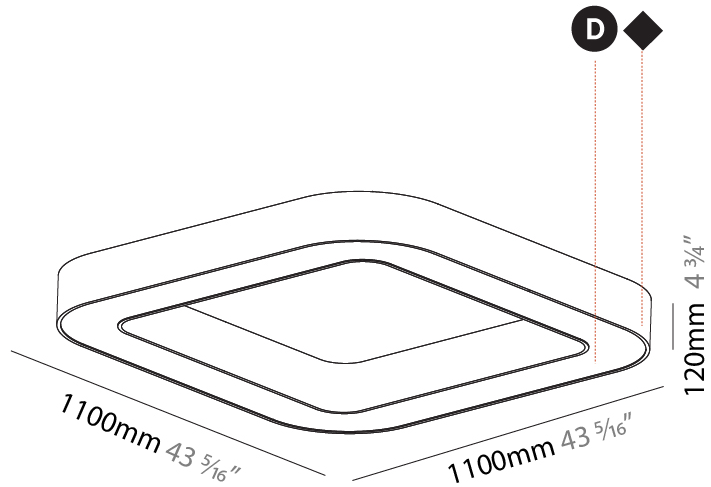

GENERAL

Series: Glorious
Subseries: Glorious Quantum
Brand: Prolight
Division: Architectural
Mounting Type: Surface
Mounting Location: Ceiling
Subcategory: Ambient

PHYSICAL

Shape: Square
Length (mm): 1100
Length (in): 43 ⁵/₁₆"
Width (mm): 1100
Width (in): 43 ⁵/₁₆"
Height (mm): 120
Height (in): 4 ³/₄"
Light Distribution: Direct
Weight (kg): 14.2
Weight (lbs): 31.24
Diffuser: [PMMA - Opal or Micro-Prism](#)
Fixture Finish: [SSR / BKV / CWI / CRY / HAB / UFT / ITA / RUA / FTG / MYG / LOD / PUS / FRO / FUP / KIA / POP / BLS / SPG / MEY / GOH / GUM / CHC / COM / ABZ / JAG / OBR / MOS / ROR](#)
Fixture Material: Aluminum

ELECTRICAL

Lamp Type: LED (Zhaga Standard)
Input Wattage (W): 60
Total Output Wattage (W): 48 / 38.4 (3500K)
Dimming: [Non-Dimming / Phase Dimming (120Vac only) / 0-10V Dimming](#)
Driver Included: Yes
Driver Location: Integrated
Driver Type: Constant Current - 120 / 277Vac
Driver Class: Class 2
Input Voltage (V): 120 - 277
Constant Current (MA): 350 / 1200 (3500K)

LED

[Color Temperature (°K): 3000 / 3500 / 4000](#)
Max. Delivered Lumen (lm): 5540 / 5733 / 5850
CRI: >80 CRI
Efficiency (%): 65
Lamp Life (hrs): 50000

OPTICAL

RATINGS AND CERTIFICATIONS

Certified By: Certified for North American Standards
IP rating: IP20